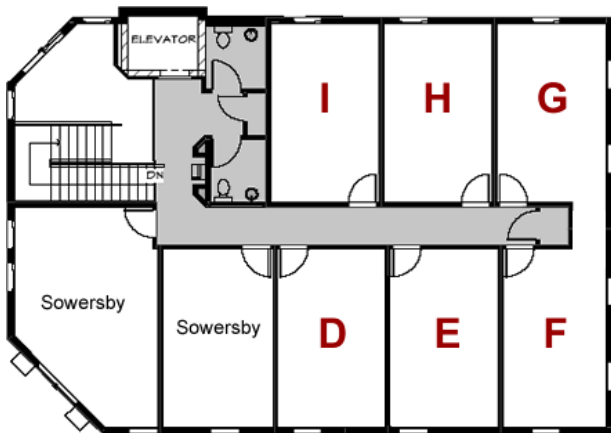

**Bellevue Square**  
731 North Main, Bellevue, Idaho

Unit	Square Feet	Monthly Rent
A	2619	\$2619
D	240	\$240
E	240	\$240
F	245	\$245
G	262	\$262
H	241	\$241
I	241	\$241

**2<sup>nd</sup> Floor Plan and Available Suits**

Units have elevator/stair access, common men’s and women’s restrooms (ADA compliant), slate/carpet flooring and alder doors and trim.