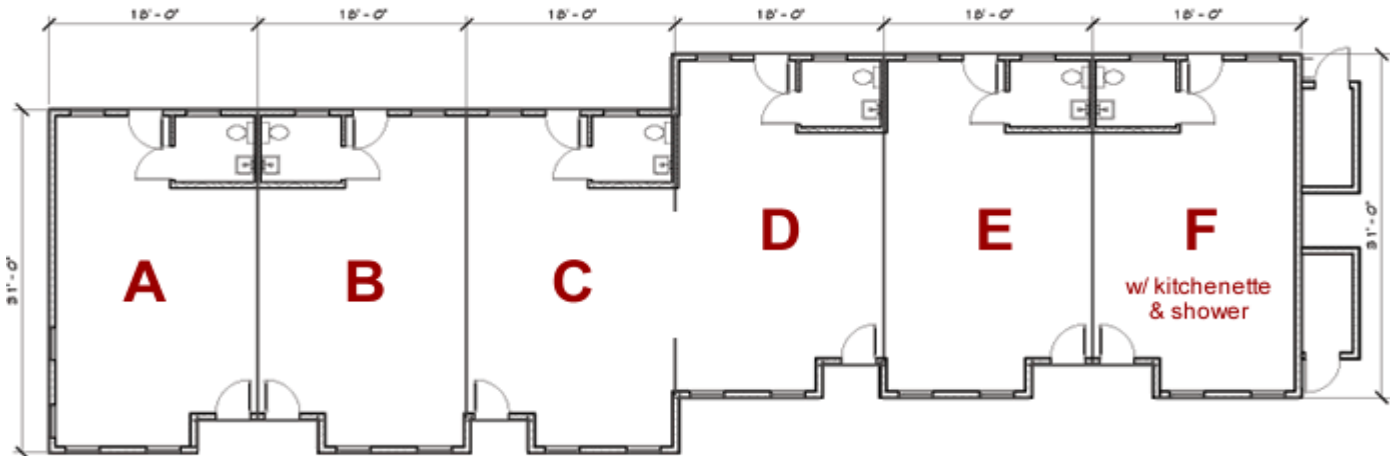

Bellevue Square
 735 North Main Street, Bellevue ID

Unit	Square Feet Ground Floor	Square Feet Heated Patio	Monthly Rent
A	545	270	\$545
B	546	270	\$545
C	545	360	\$545
D	546	270	\$545

Units include individual heated concrete patios, restrooms (ADA compliant), individual heat and air conditioning.